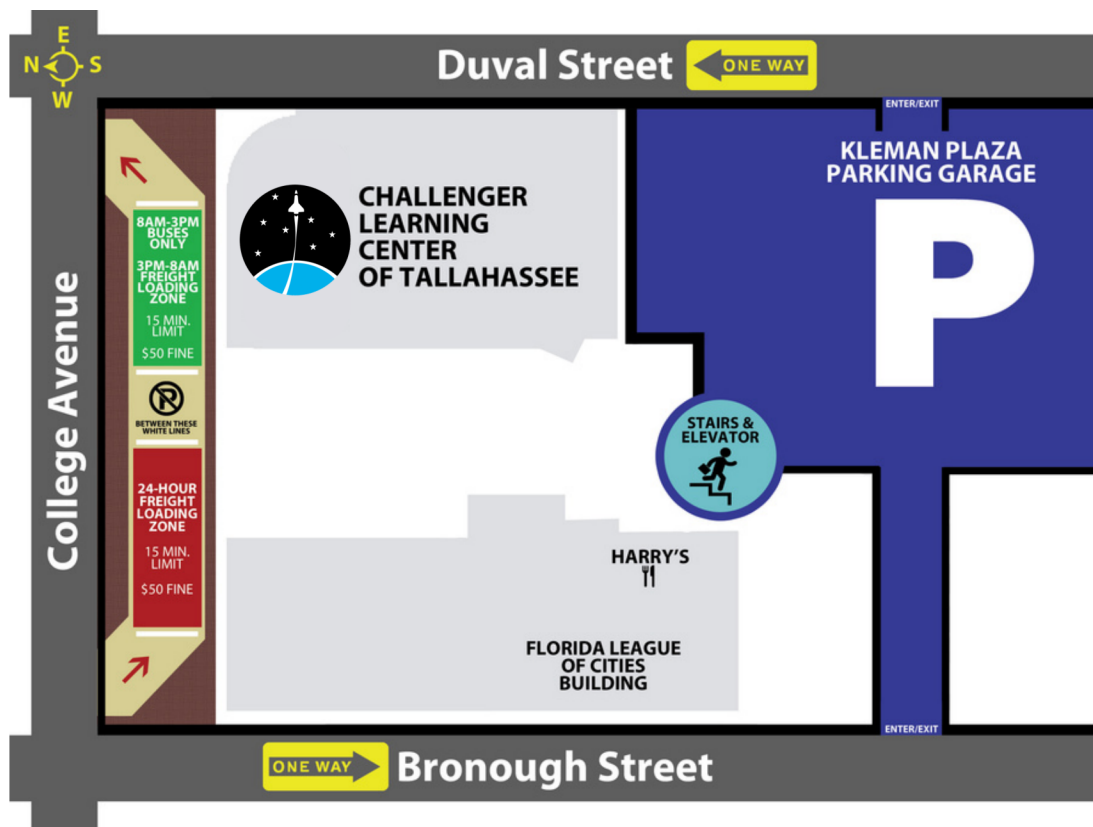

BUS DIRECTIONS

Buses should pull into the bus ramp on College Ave for drop off and pick up. Enter the bus ramp by traveling South on Bronough St. and turning left onto College Ave. The bus ramp will be on the immediate right. Reminder, the bus ramp is for drop off and pick up only.

Free Bus Parking is available at the Leon County Civic Center and the Governor's Square Mall.

Scan for directions
to the Civic Center

Scan for directions
to Governors Square