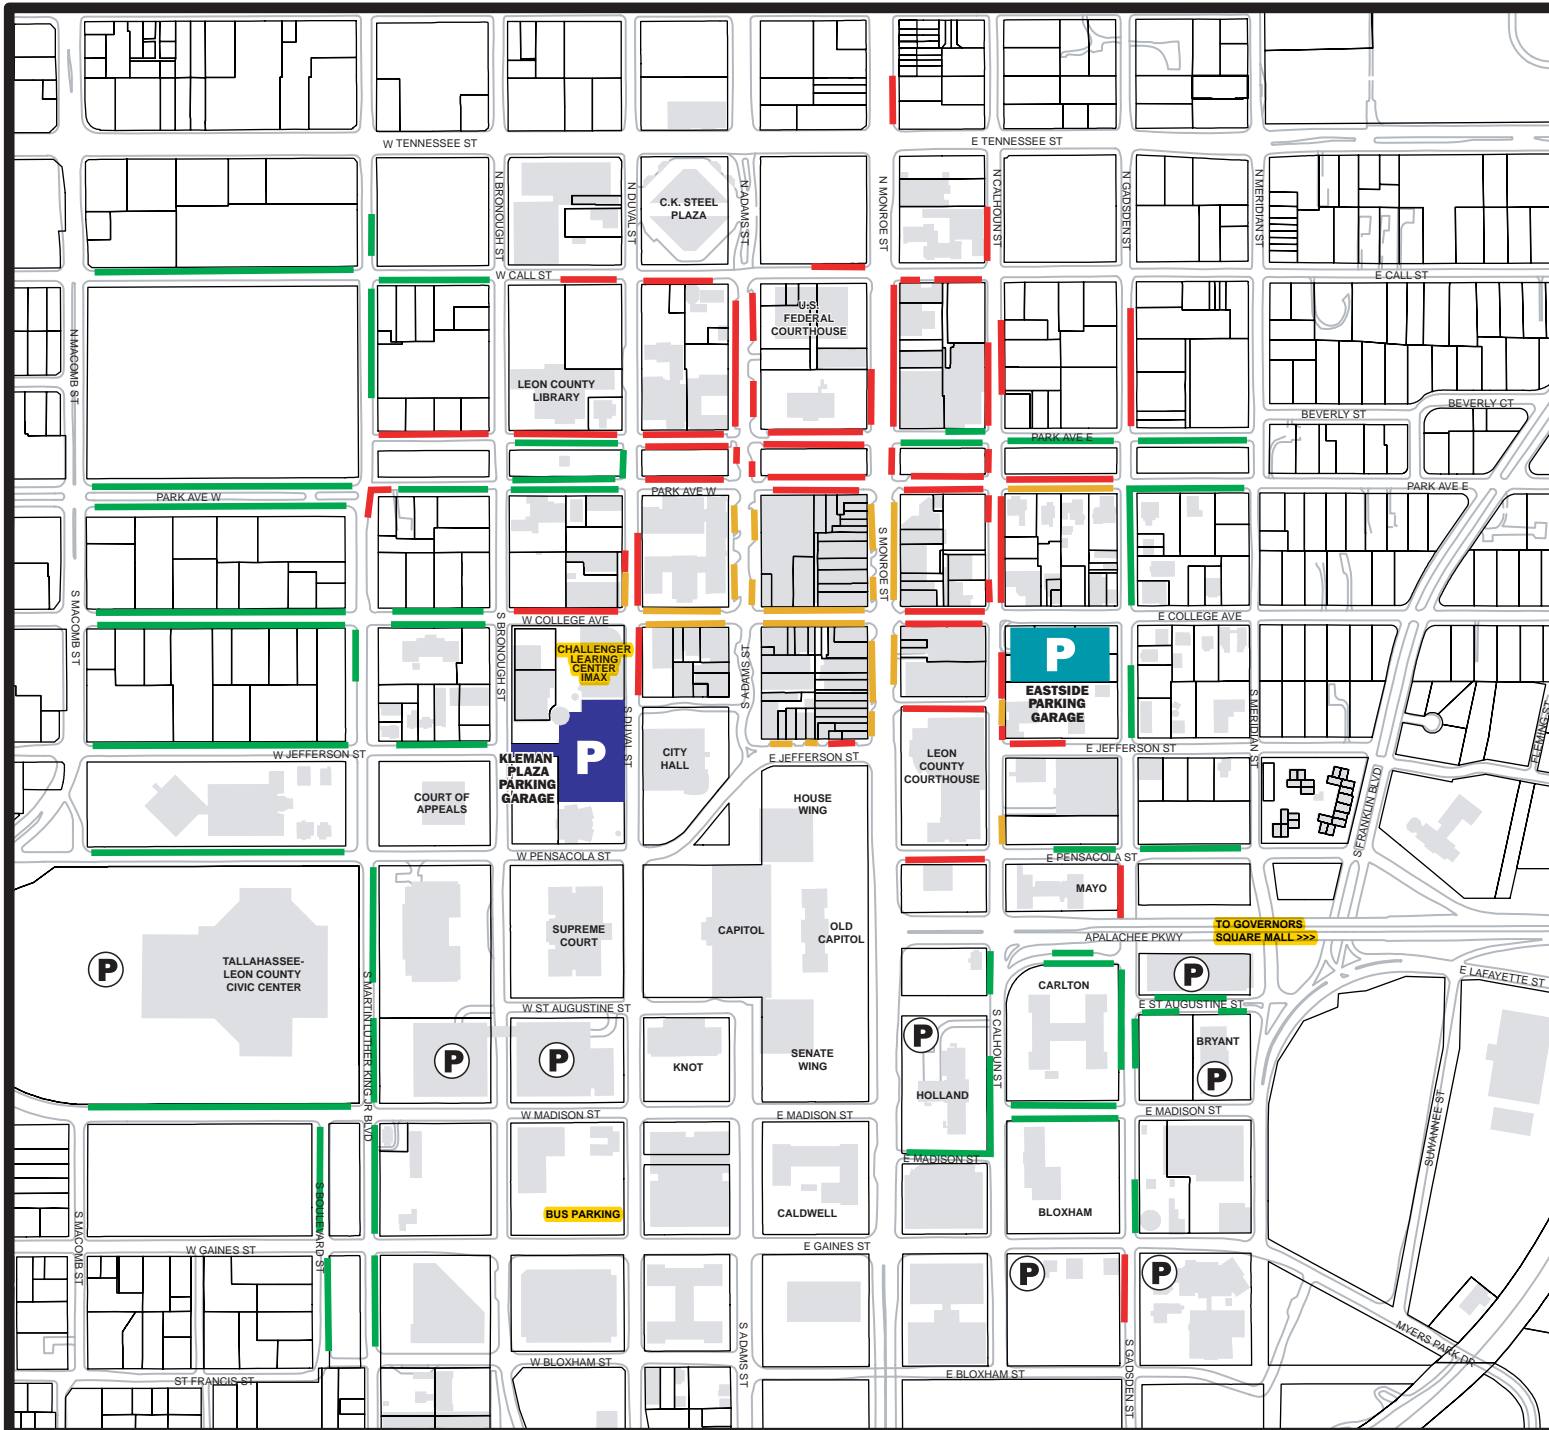

# DOWNTOWN PUBLIC PARKING

- ON STREET METERS**
- ONE HOUR OR LESS
  - TWO HOURS
  - FOUR HOURS

## CITY OF TALLAHASSEE PUBLIC PARKING GARAGES

**P** **EASTSIDE PARKING GARAGE** (Enter on Calhoun)

**P** **KLEMAN PLAZA PARKING GARAGE** (Enter on Bronough or Duval)  
\$2-6 M-F | \$1 after 6pm & on weekends